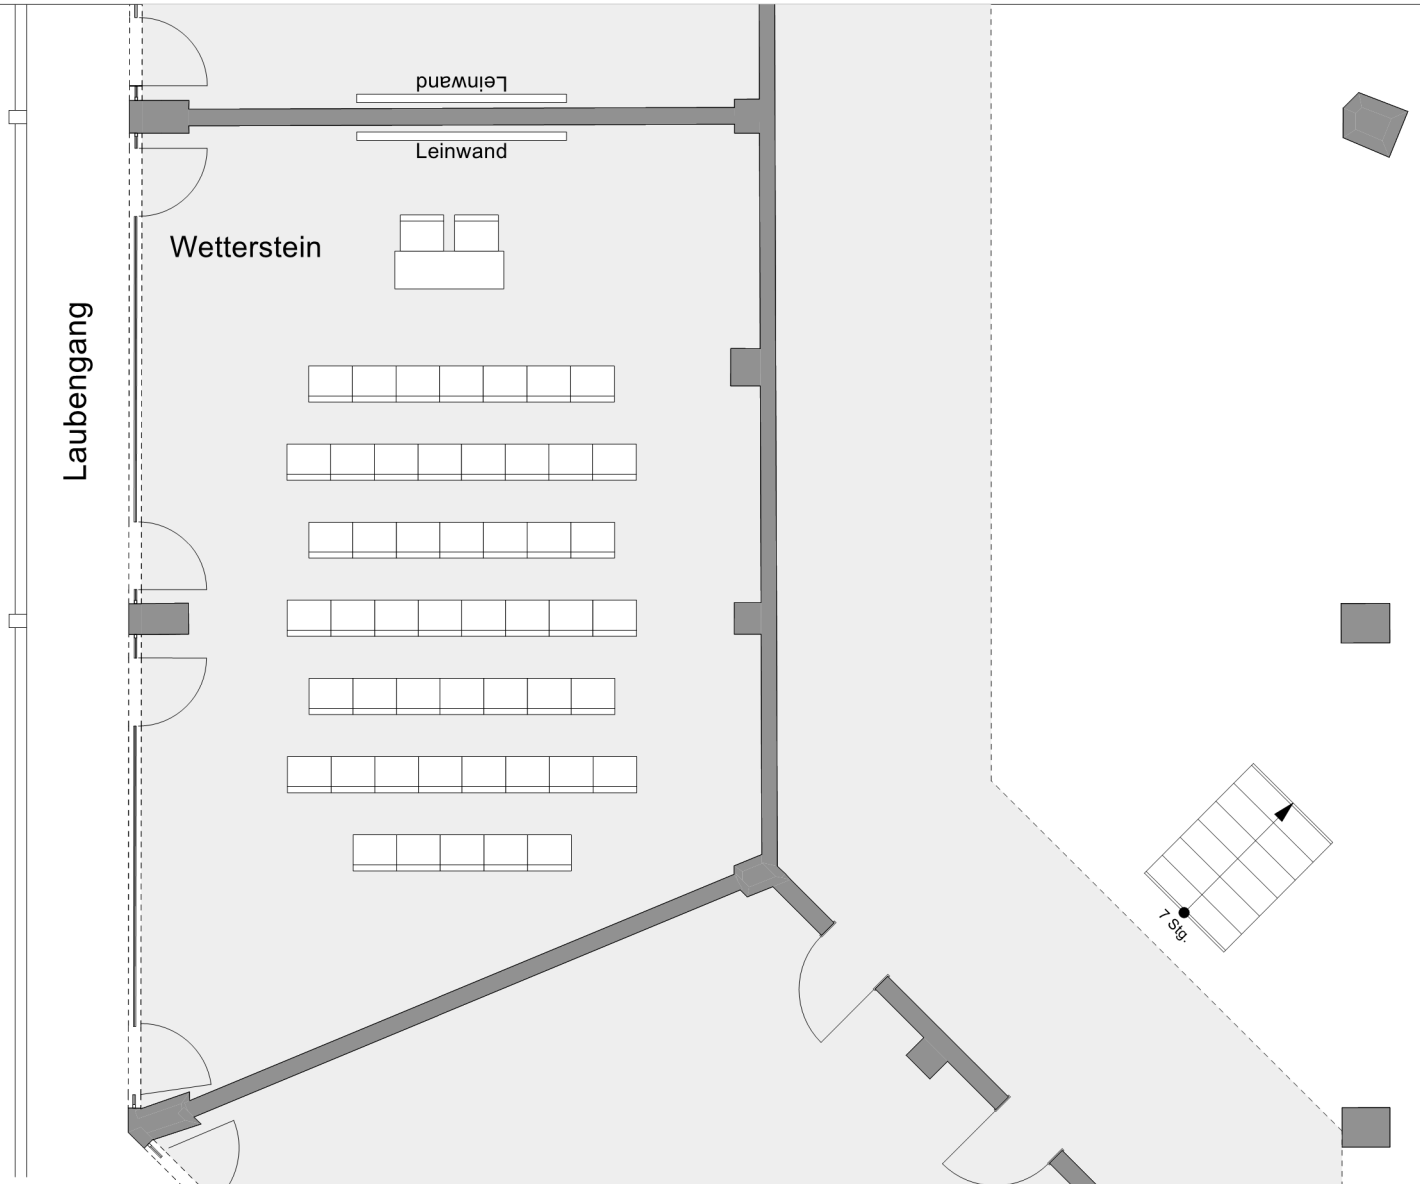

HOTEL AM BADERSEE
ZUGSPITZDORF GRAINAU

Floor:
Floor 3

Room:
Wetterstein

Setup:
Row seating

Persons:
50 Persons

Dream away, breathe in the atmosphere, be inspired and indulge your senses.
Welcome to Hotel am Badersee.